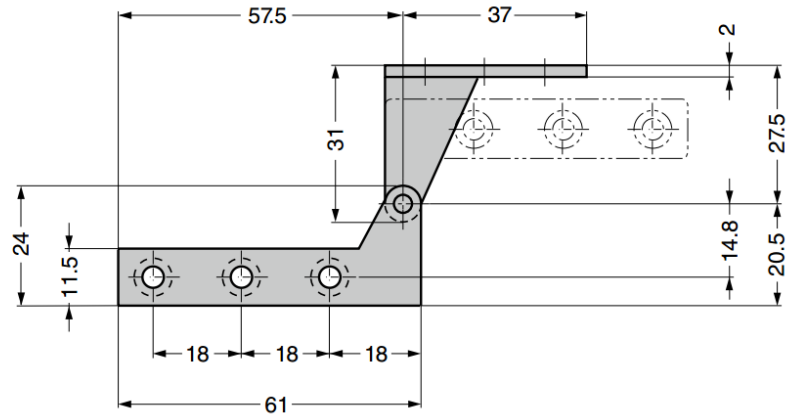

## GPL-60 Stainless Steel Overlay Door Pivot Hinge

### Material

- Stainless steel 430, plain finish

Left-handed type.

Part No.	Type	Door Width	Door Height	Recommended Door Thickness	Door Weight (per set)
GPL-60R	Right-handed (for right-lower, left-upper)	Max. 450	Max. 700	22	Max. 2.6 kg
GPL-60L	Left-handed (for left-lower, right-upper)				