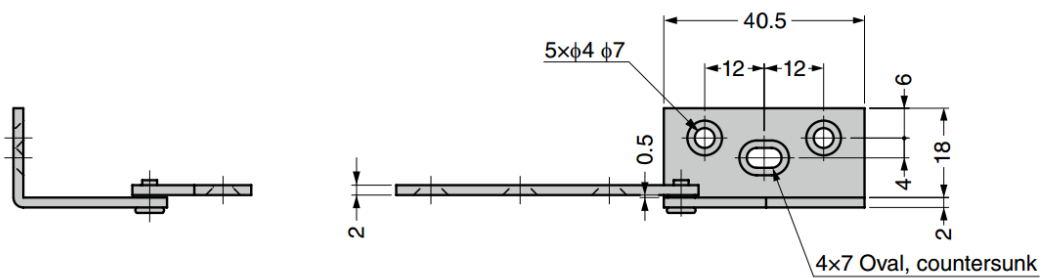

## GPL-60 Stainless Steel Overlay Door Pivot Hinge

### Material

- Stainless steel 430, plain finish

Left-handed type.

Part No.	Type	Door Width	Door Height	Recommended Door Thickness	Door Weight (per set)
GPL-60R	Right-handed (for right-lower, left-upper)	Max. 450	Max. 700	22	Max. 2.6 kg
GPL-60L	Left-handed (for left-lower, right-upper)				