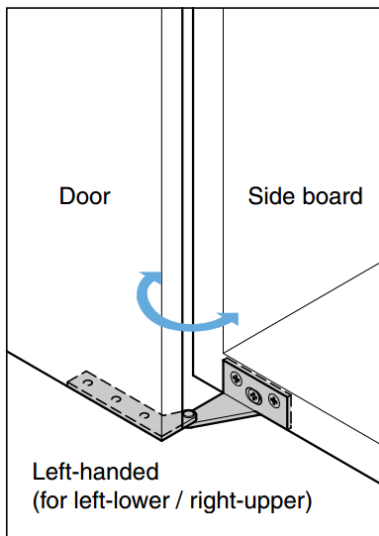

## GPL-60 Stainless Steel Overlay Door Pivot Hinge

### Material

- Stainless steel 430, plain finish

Left-handed type.

Part No.	Type	Door Width	Door Height	Recommended Door Thickness	Door Weight (per set)
GPL-60R	Right-handed (for right-lower, left-upper)	Max. 450	Max. 700	22	Max. 2.6 kg
GPL-60L	Left-handed (for left-lower, right-upper)				